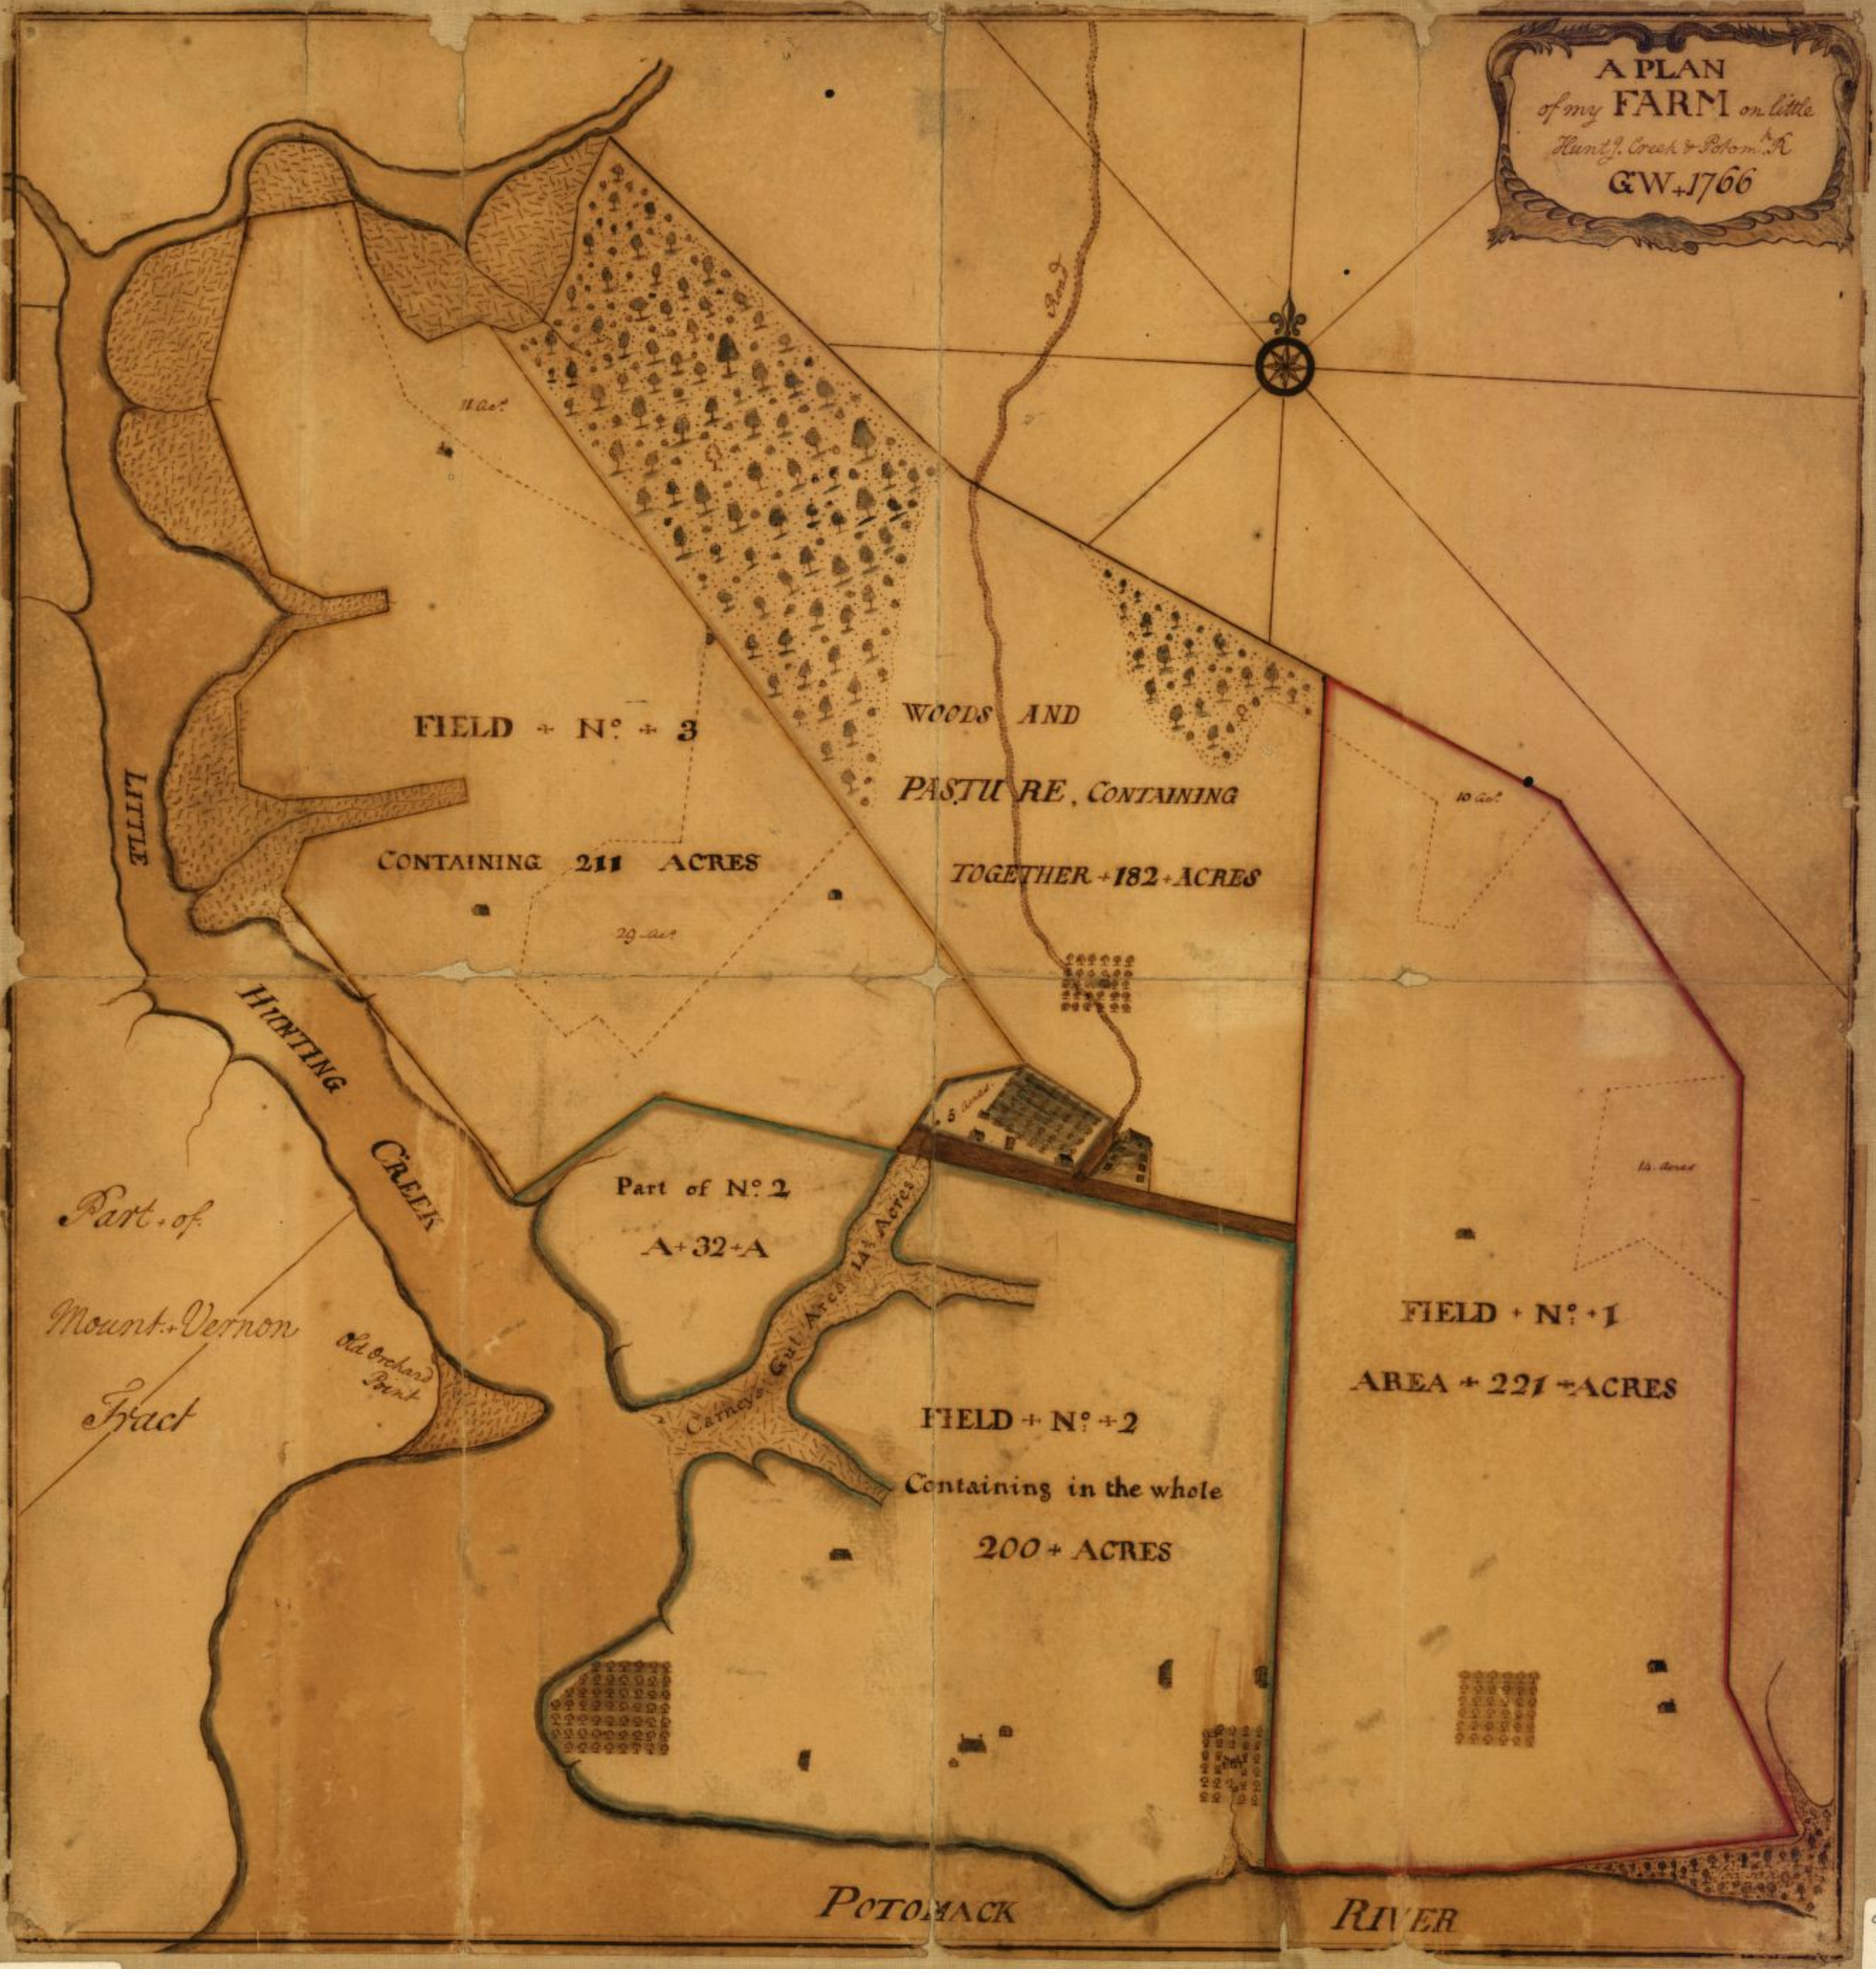

A PLAN
of my FARM on little
Hunt's Creek & Potomack
GW. 1766

FIELD + N^o + 3
CONTAINING 211 ACRES

WOODS AND
PASTURE, CONTAINING
TOGETHER + 182 + ACRES

Part of
Mount + Vernon
Tract

Part of N^o 2
A + 32 + A

FIELD + N^o + 1
AREA + 221 + ACRES

FIELD + N^o + 2
Containing in the whole
200 + ACRES

POTOMACK

RIVER

74-693204

63882
.M7
1766
.W3
Vault